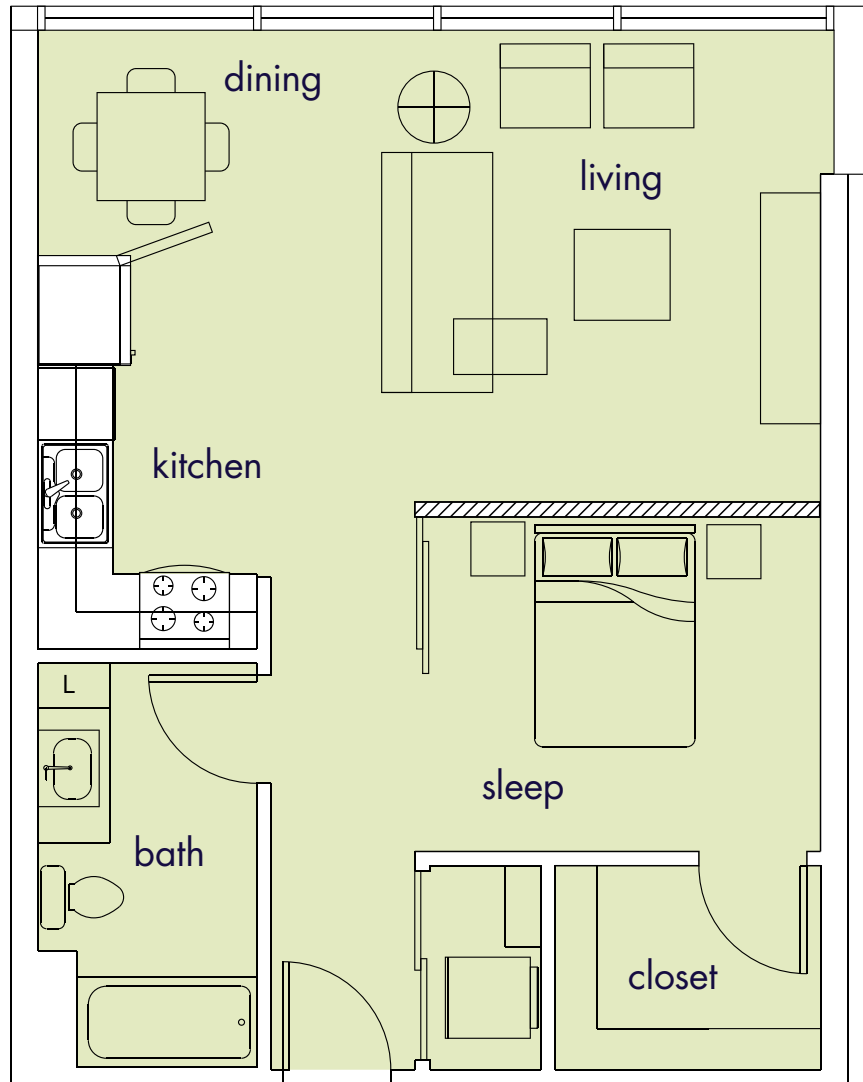

Typical Unit Plan

South Tower: 1 Bedroom, 1 Bath
Typical, Levels 6-25
675 SF

South Tower