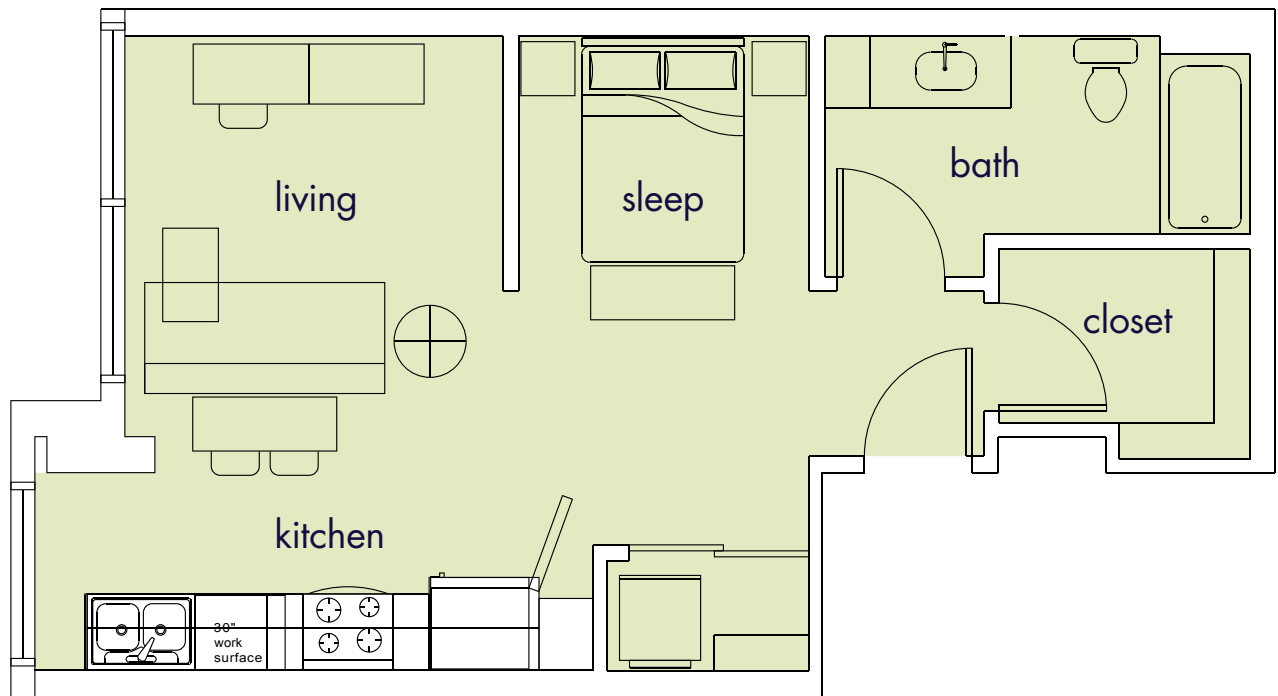

Typical Unit Plan

South Tower: Studio
Typical, Levels 6-15
541 SF

South Tower