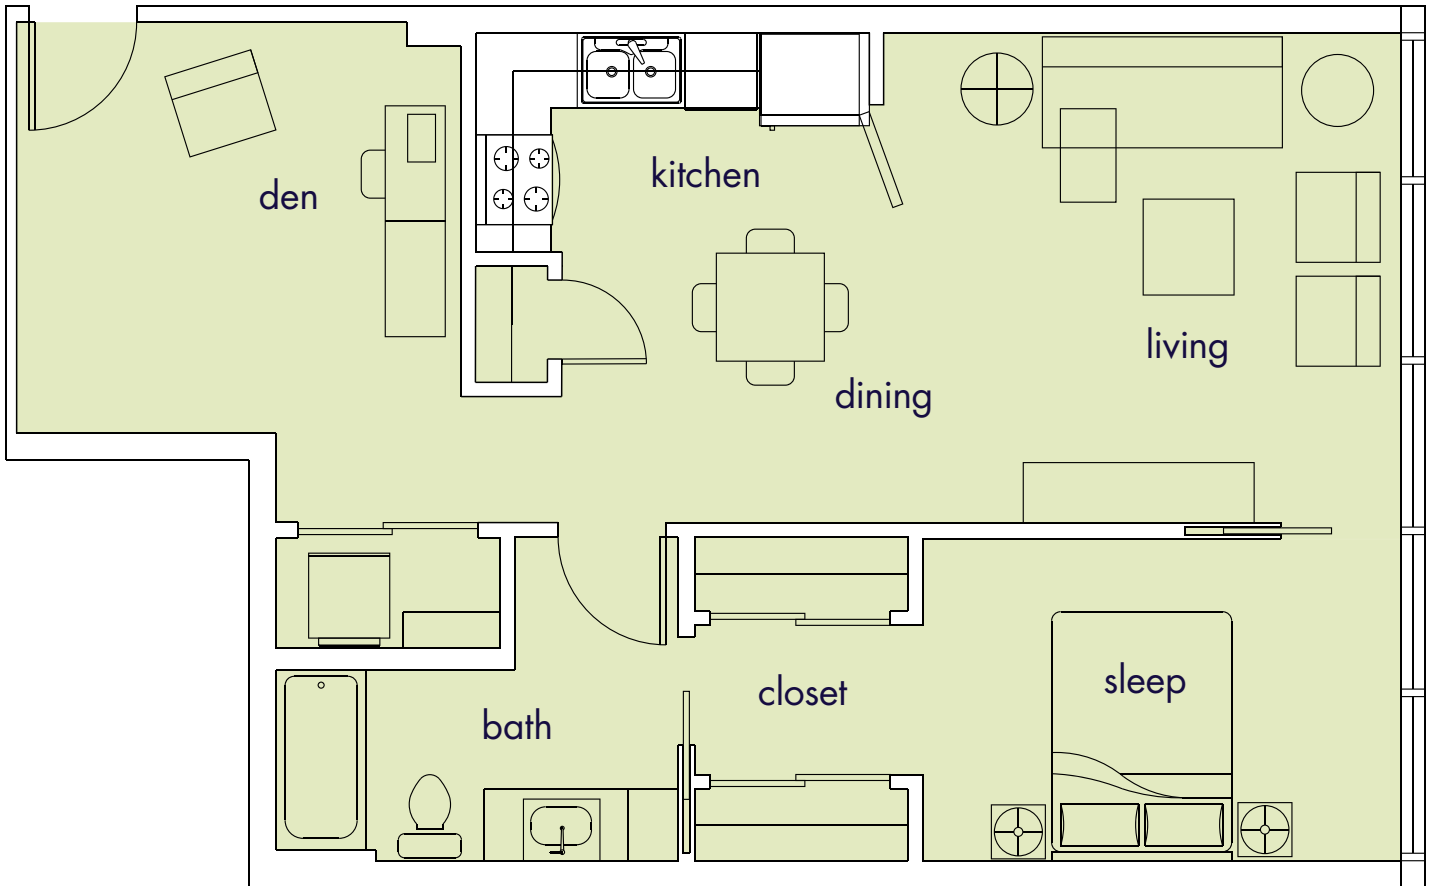

# Typical Unit Plan

South Tower: 1 Bedroom, 1 Bath + Den  
Typical, Levels 16-25  
852 SF

## South Tower