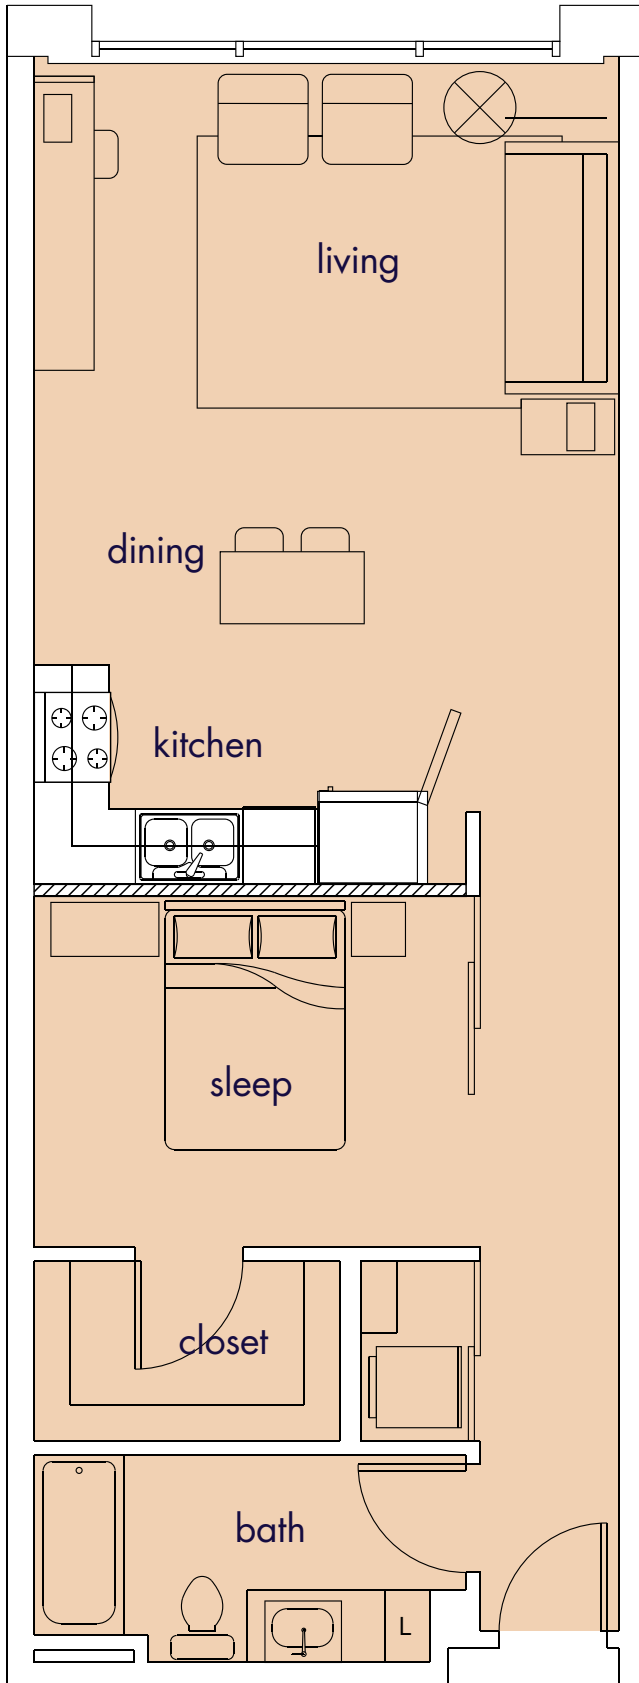

# Typical Unit Plan

West Podium: 1 Bed, 1 Bath  
Typical, Levels 3-5  
784 SF

# West Tower