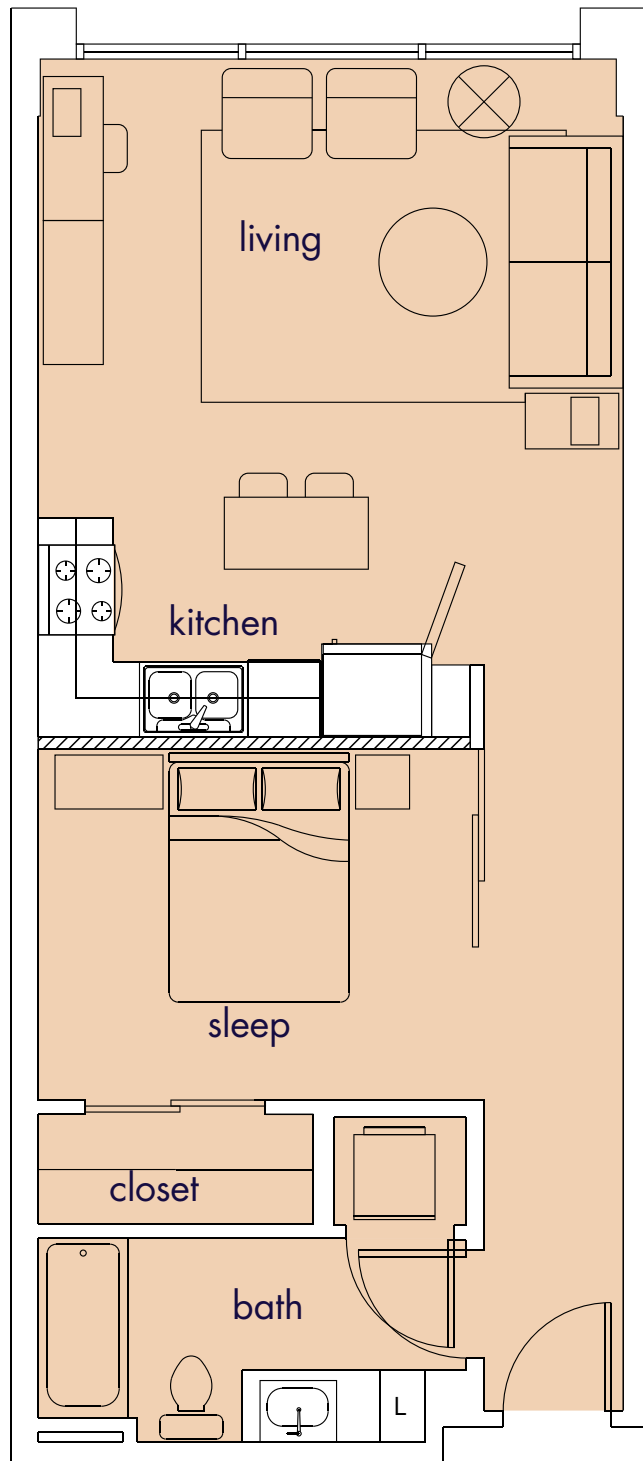

# Typical Unit Plan

West Tower: 1 Bedroom, 1 Bath  
Typical, Levels 6-10  
682 SF

West Tower