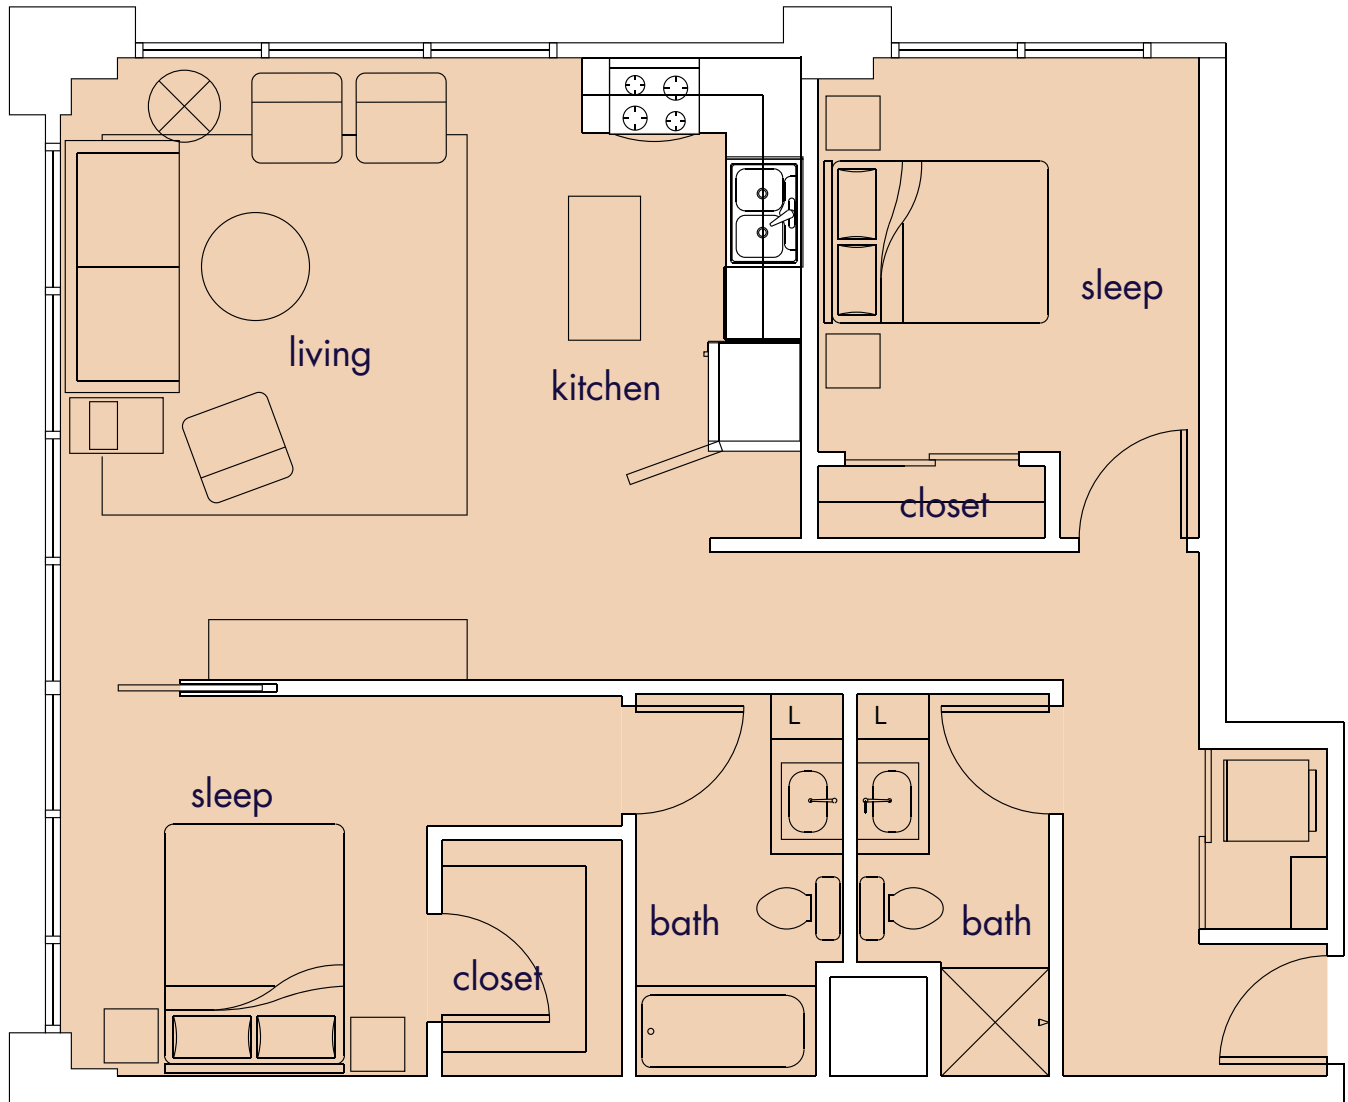

Typical Unit Plan

West Tower: 2 Bedroom, 2 Bath
Typical, Levels 6-10
1040 SF

West Tower